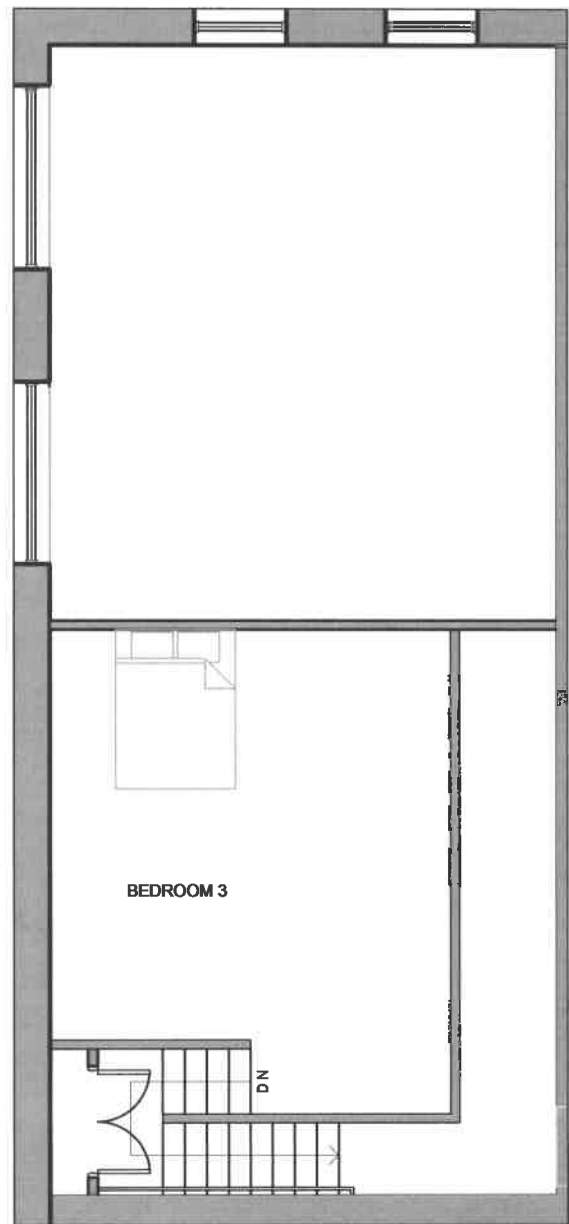

FIRST LEVEL

MEZZANINE LEVEL

UNIT 2-204
TYPICAL FLOOR PLAN

**SLATER
COTTON & MILL**
www.SlaterCottonMill.com

1592 SQ FT
SCALE: 1/8" = 1'-0"
SQUARE FOOTAGES MAY VARY