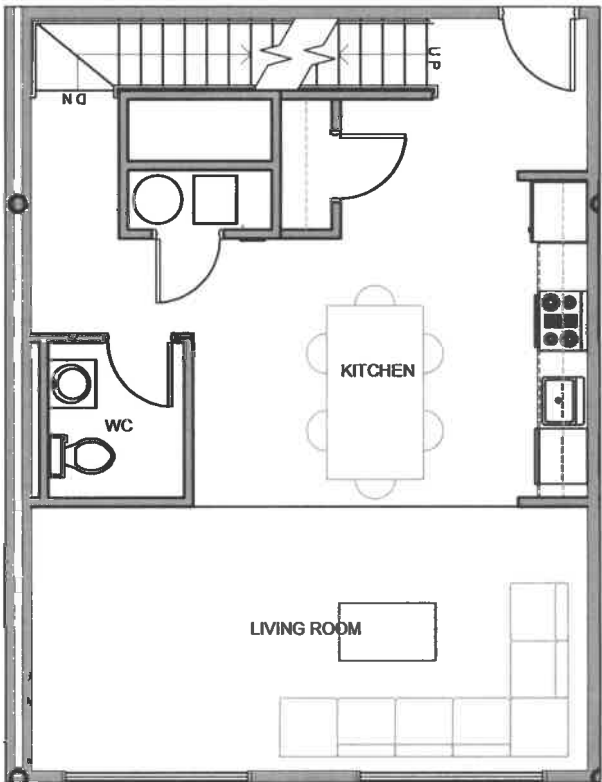

MEZZANINE LEVEL

FIRST LEVEL

SECOND LEVEL

UNIT 2-119
TYPICAL FLOOR PLAN

www.SlaterCottonMill.com

1800 SQ FT

SCALE: 1/8" = 1'-0"

SQUARE FOOTAGES MAY VARY