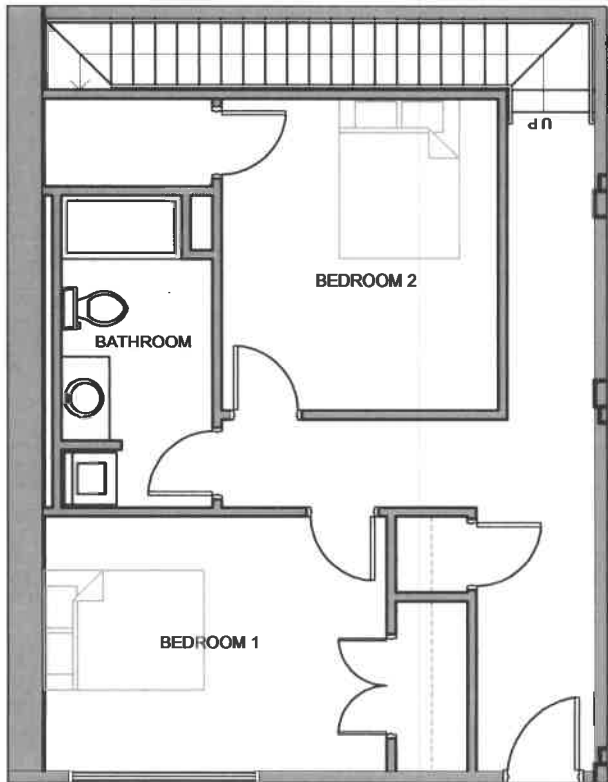

MEZZANINE LEVEL

FIRST LEVEL

SECOND LEVEL

UNIT 2-119
TYPICAL FLOOR PLAN

www.SlaterCottonMill.com

1800 SQ FT

SCALE: 1/8" = 1'-0"

SQUARE FOOTAGES MAY VARY